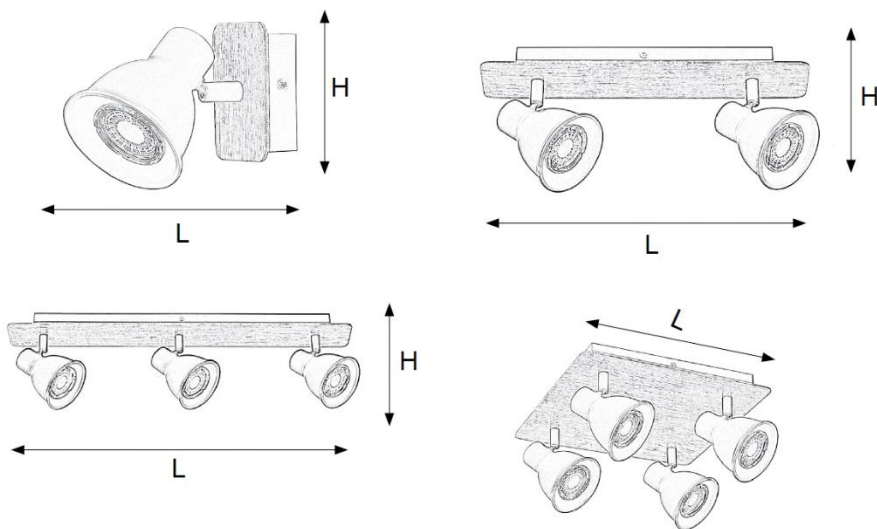

PRODUCT DETAILS »

Catalogue number	Description	Colour	Lamp holder
955RIKO1W	Spot	wood and black	1xGU10
955RIKO2	Spot	wood and black	2xGU10
955RIKO3	Spot	wood and black	3xGU10
955RIKO4	Spot	wood and black	4xGU10

DIMENSIONS »